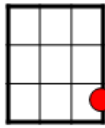

Don't Bring Me Down

G

C

Bb

E.L.O.

F

D

Em

Intro:

(1) **G** | **G** (1) |
G | **G** (1)

Strum straight 8ths Blues 6ths

Riff (1) descending over G chord: D C Bb | G

& 4 & 1

Riff (2) ascending over C chord G Bb C | C

Verse 1:

G

(1) **G**

You let your mind out somewhere down the road

C G

Don't bring me down, no no no no no, ooh ooh ooh

(Riff 2)

Bb F C

I'll tell you once more before I get off the floor

G | G (1)

Bridge: **Em | G | Em | G | Em | G | D |**

Verse 7:

(1) **G**
 You got me shaking got me running away
(1) **G**
 You get me crawling up to you everyday

Chorus:

(2) **C** **G**
Don't bring me down, no no no no no, ooh ooh ooh
 Bb **F** **C**
I'll tell you once more before I get off the floor
 G | **G** (1)
Don't bring me down