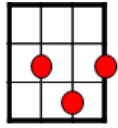

Don't Bring Me Down

G

C

Bb

E.L.O.

F

D

Em

Intro:

(1) **G** | **G** (1) |
G | **G** (1)

Strum straight 8ths Blues 6ths

Riff (1) descending over G chord: D C Bb | G

& 4 & 1

Riff (2) ascending over C chord G Bb C | C

Verse 1:

G

(1) **G**

You let your mind out somewhere down the road

C G

Don't bring me down, no no no no no, ooh ooh ooh

(Riff 2)

Bb F C

I'll tell you once more before I get off the floor

G | G (1)

Bridge: **Em | G | Em | G | Em | G | D |**

Verse 7:

(1) **G**
 You got me shaking got me running away
(1) **G**
 You get me crawling up to you everyday

Chorus:

(2) **C** **G**
Don't bring me down, no no no no no, ooh ooh ooh
 Bb **F** **C**
I'll tell you once more before I get off the floor
 G | **G** (1)
Don't bring me down