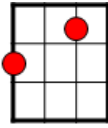

Don't Bring Me Down

G

C

Bb

E.L.O.

F

D

Em

Intro:

(1) **G** | **G** (1) |
G | **G** (1)

Strum straight 8ths Blues 6ths

Riff (1) descending over G chord: D C Bb | G

& 4 & 1

Riff (2) ascending over C chord G Bb C | C

Verse 1:

G

(1) **G**

You let your mind out somewhere down the road

C G

Don't bring me down, no no no no no, ooh ooh ooh

(Riff 2)

Bb F C

I'll tell you once more before I get off the floor

G | G (1)

Bridge: **Em | G | Em | G | Em | G | D |**

Verse 7:

(1) **G**
 You got me shaking got me running away
(1) **G**
 You get me crawling up to you everyday

Chorus:

(2) **C** **G**
Don't bring me down, no no no no no, ooh ooh ooh
 Bb **F** **C**
I'll tell you once more before I get off the floor
 G | **G** (1)
Don't bring me down