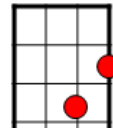

Don't Bring Me Down

G

C

Bb

E.L.O.

F

D

Em

Intro:

(1) **G** | **G** (1) |
G | **G** (1)

Strum straight 8ths Blues 6ths

Riff (1) descending over G chord: D C Bb | G

& 4 & 1

Riff (2) ascending over C chord G Bb C | C

Verse 1:

G

(1) **G**

You let your mind out somewhere down the road

C G

Don't bring me down, no no no no no, ooh ooh ooh

(Riff 2)

Bb F C

I'll tell you once more before I get off the floor

G | G (1)

Bridge: **Em | G | Em | G | Em | G | D |**

Verse 7:

(1) **G**
 You got me shaking got me running away
(1) **G**
 You get me crawling up to you everyday

Chorus:

(2) **C** **G**
Don't bring me down, no no no no no, ooh ooh ooh
 Bb **F** **C**
I'll tell you once more before I get off the floor
 G | **G** (1)
Don't bring me down